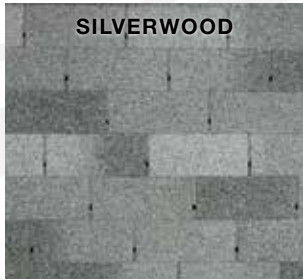

DURA-SEAL™ XL

Traditional Fiberglass Shingle

Shown in:
Midnight Black

 **Malarkey**
Roofing Products®
Defining Excellence.™

WWW.MALARKEYROOFING.COM

Distributed From:

DURA-SEAL™ XL

ANTIQUÉ BROWN

MIDNIGHT BLACK

OXFORD GREY

SIENNA BLEND

SILVERWOOD

WEATHERED WOOD

SUPERIOR GRANULAR EMBEDMENT

Malarkey's quality control combined with exceptional materials ensures superior granule adhesion and durability to protect your investment.

COLOR AVAILABILITY

	Antique Brown	Midnight Black	Oxford Grey	Sienna Blend	Silverwood	Weathered Wood
Dura-Seal™ XL	●	●	●	●	●	●

Distributed from: ● Portland, OR

DISCLAIMER: Sample pieces or photographs of shingles may not accurately represent the true color or variations of color blends that will appear on the roof. Before installation, five or six shingles should be laid out and reviewed for conformity to desired color level. If color levels are unsatisfactory, advise your dealer before proceeding with installation. Colors and specifications subject to change without notice. Shingle colors not available in all regions. Limited warranties carry terms and conditions. Please contact your local Malarkey representative for color availability and further information. See Malarkey Shingle Warranty for details.