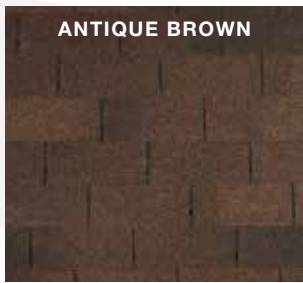

DURA-SEAL™ XL

Traditional Fiberglass Shingle

Shown in:
Midnight Black

 **Malarkey**
Roofing Products®
Defining Excellence.™

WWW.MALARKEYROOFING.COM

Distributed From:

DURA-SEAL™ XL

ANTIQUÉ BROWN

MIDNIGHT BLACK

OXFORD GREY

SIENNA BLEND

SILVERWOOD

WEATHERED WOOD

SUPERIOR GRANULAR EMBEDMENT

Malarkey's quality control combined with exceptional materials ensures superior granule adhesion and durability to protect your investment.

COLOR AVAILABILITY

	Antique Brown	Midnight Black	Oxford Grey	Sienna Blend	Silverwood	Weathered Wood
Dura-Seal™ XL	●	●	●	●	●	●

Distributed from: ● Portland, OR

DISCLAIMER: Sample pieces or photographs of shingles may not accurately represent the true color or variations of color blends that will appear on the roof. Before installation, five or six shingles should be laid out and reviewed for conformity to desired color level. If color levels are unsatisfactory, advise your dealer before proceeding with installation. Colors and specifications subject to change without notice. Shingle colors not available in all regions. Limited warranties carry terms and conditions. Please contact your local Malarkey representative for color availability and further information. See Malarkey Shingle Warranty for details.